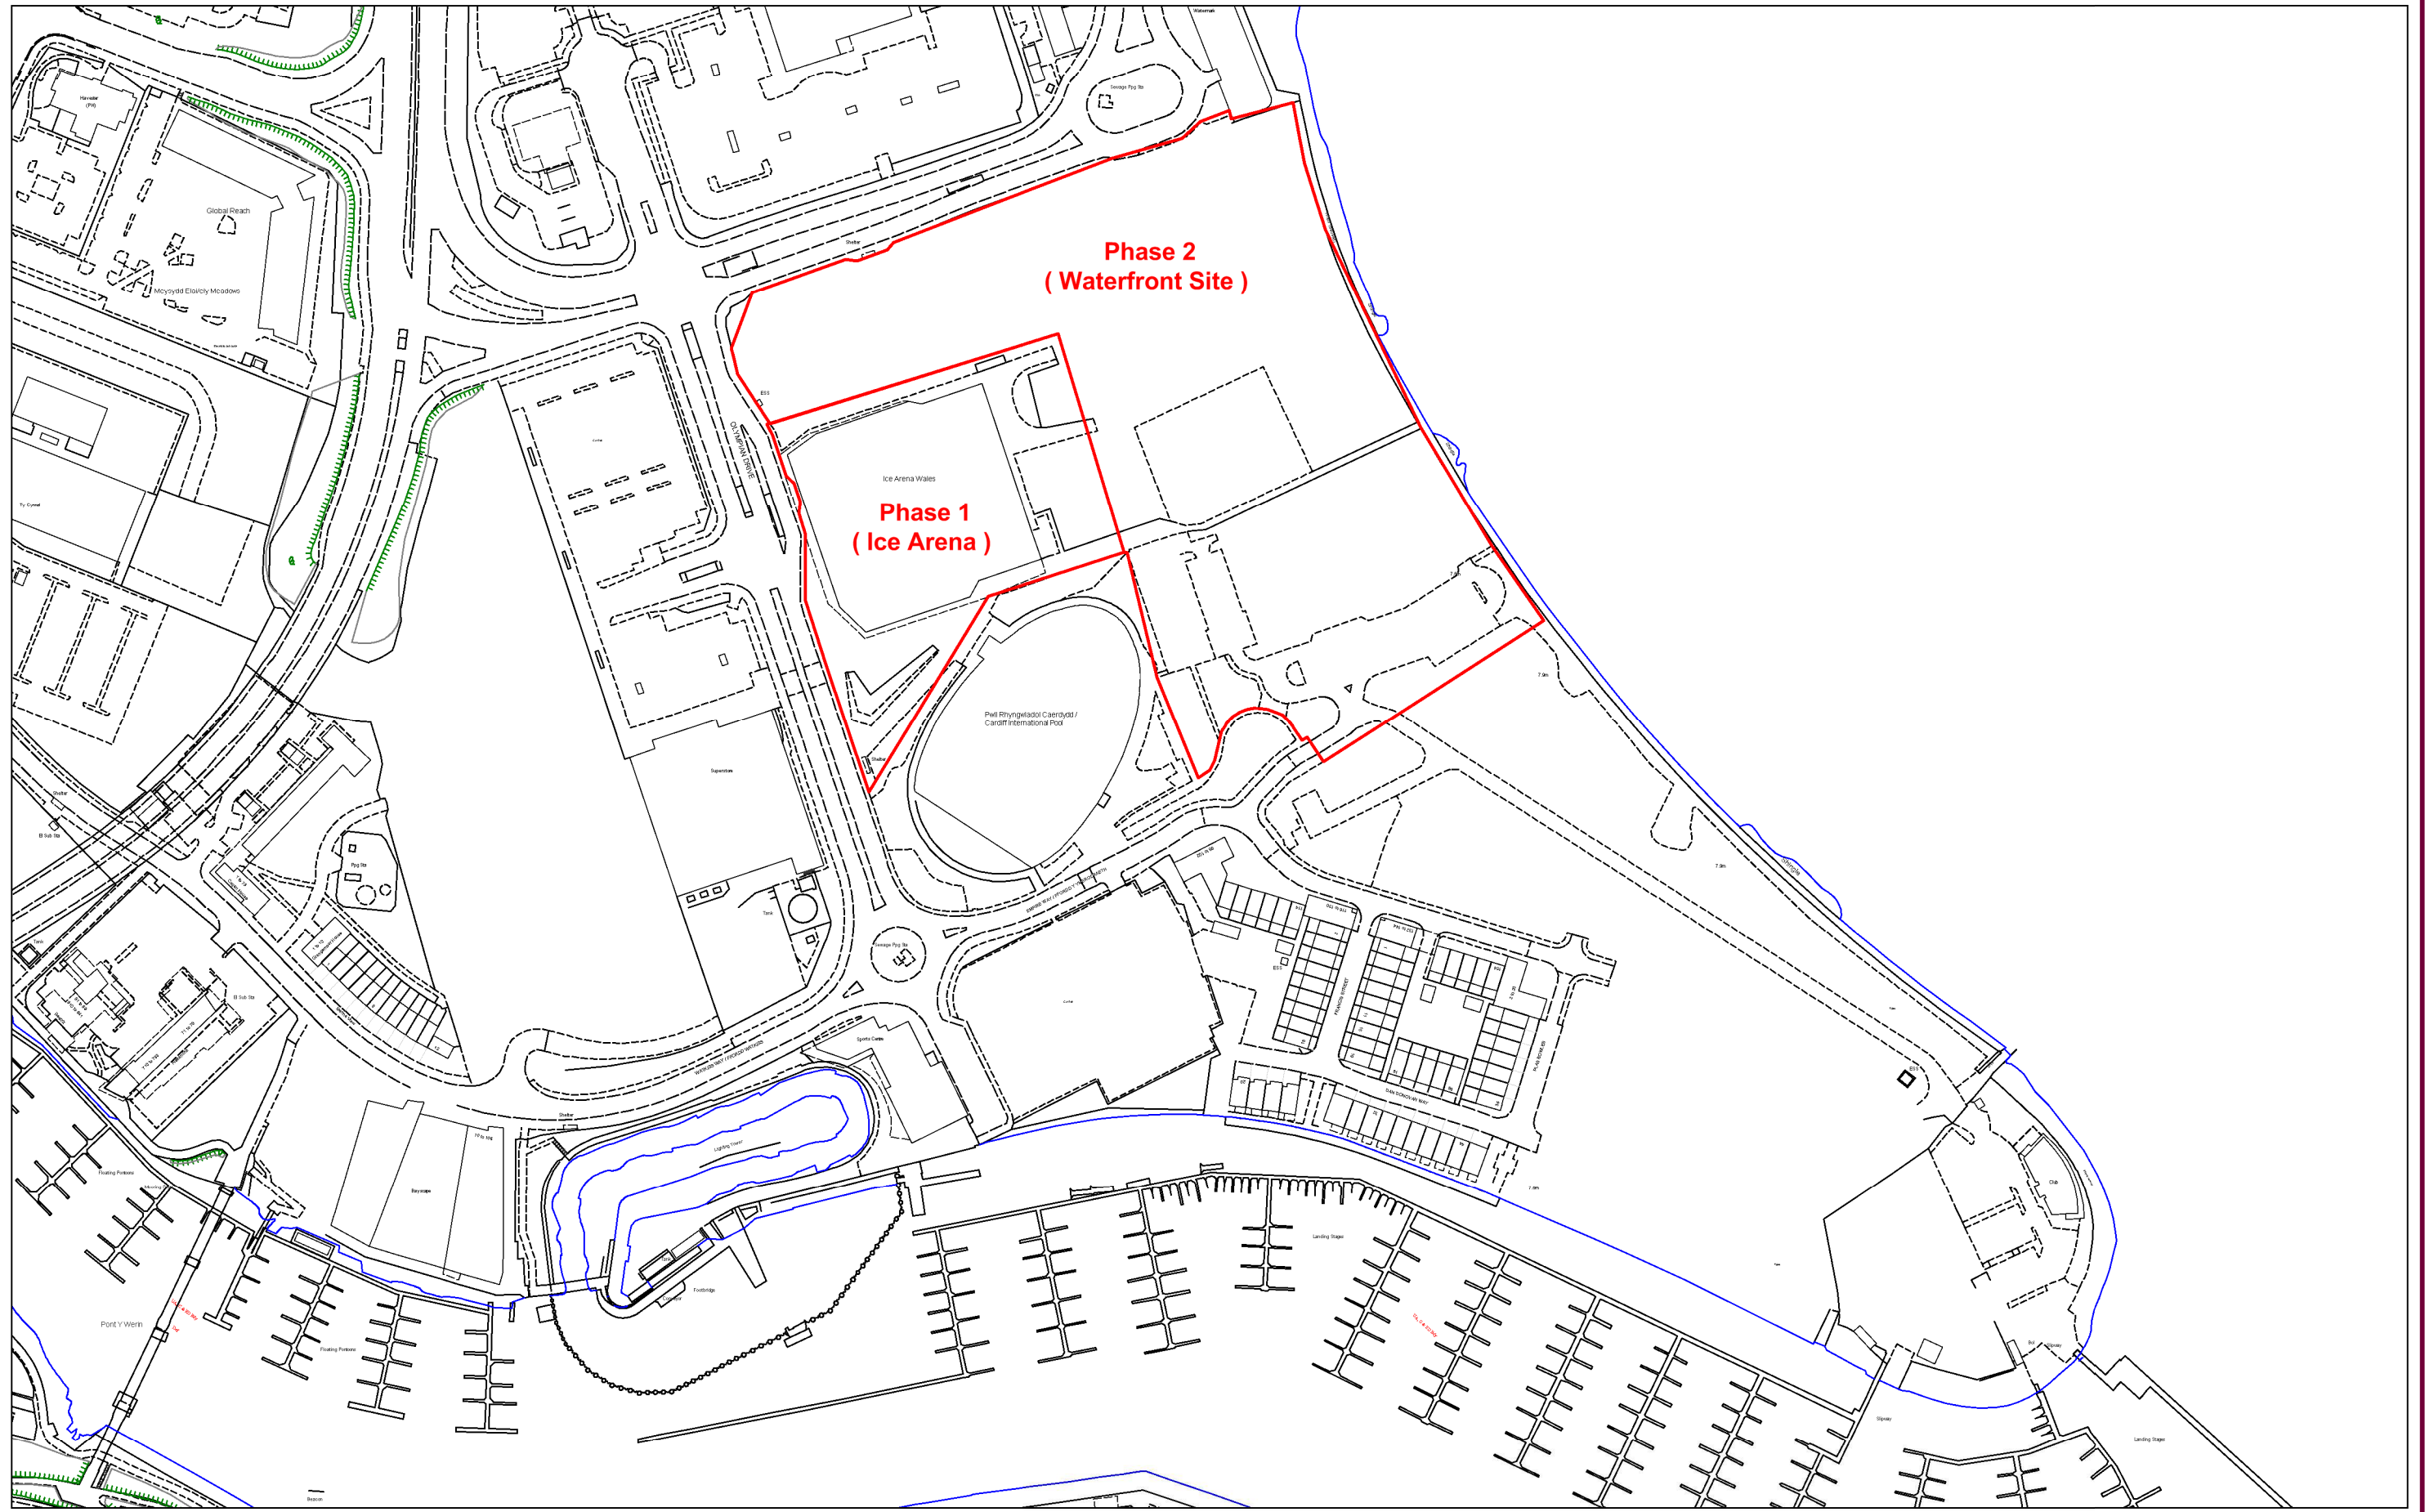

# Ice Arena ( Phase 1 ) and Waterfront Site ( Phase 2 )

© Hawffraint y Goron Cedwir pob hawl. Y data ar y map yw'r wybodaeth orau sydd ar gael ac mae er gwybodaeth yn unig. Tra gwneir pob ymdrech i sicrhau ei gywirdeb, ni ellir gwarantu hyn. Nid yw'r Cyngor yn derbyn cyfrifoldeb am unrhyw wallau ar y map a dylai defnyddwyr gyrchu eu cyngor arbenigol eu hunain ar unrhyw wybodaeth a ddangosir ynddo. 100023376 (2017)

© Crown Copyright. All Rights Reserved. The data provided on this map is the best available and is for information purposes only. Whilst every effort is made to ensure its accuracy no warranty can be given. The Council accepts no responsibility for any inaccuracies on this map and users should obtain their own expert advice on any information shown in it. 100023376 (2017)